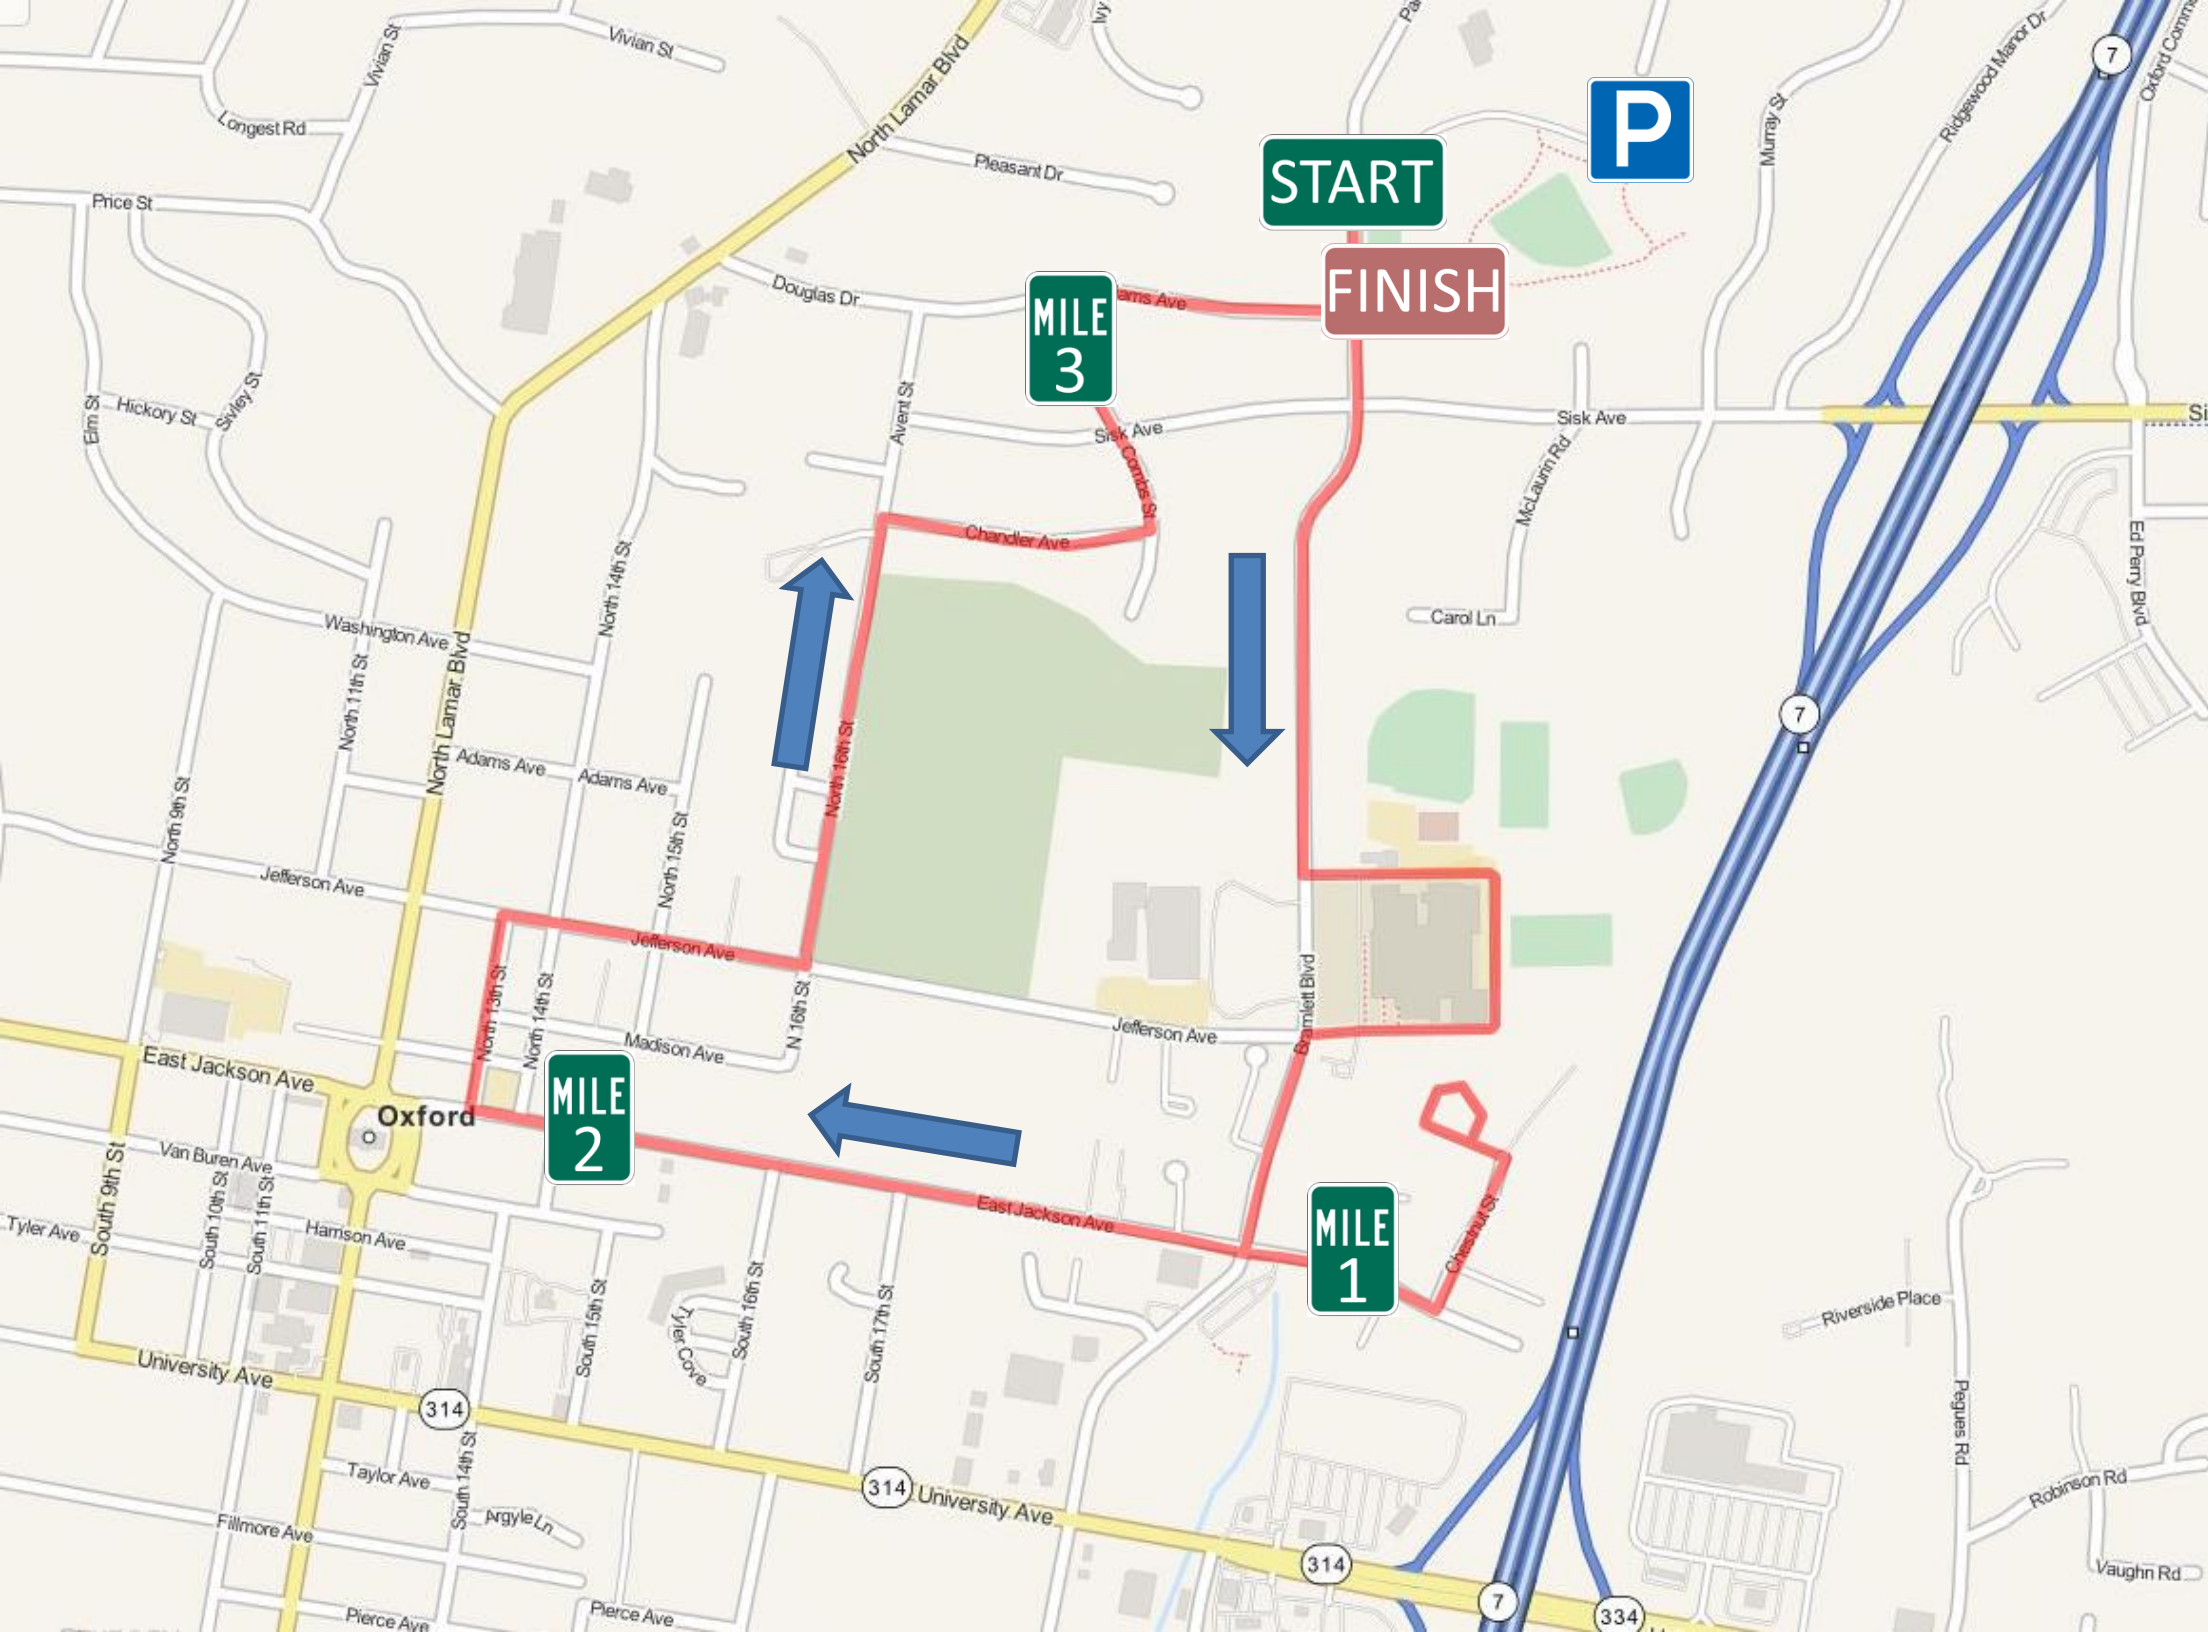

2019

SPLASH 'n' DASH

presented by:

Samuels Construction

RUN OXFORD

We're gonna run this town

LEE FAMILY DENTISTRY'S
**SPLASH
'n'
DASH**

START

FINISH

MILE 3

MILE 2

MILE 1

**RUN
OXFORD**

We're gonna run this town

START

FINISH

MILE 3

MILE 2

MILE 1

Oxford

314

314

314

7